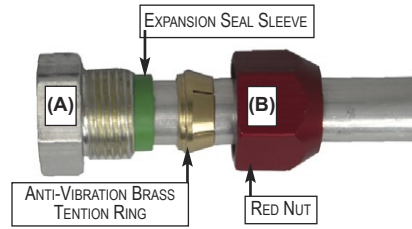

0157 - METRIC AIR CONDITIONING BLOCK OFF CAPS

76503

8mm (5/16")
 BLOCK OFF
 LINE SPLICE

2

77145B

14.5mm
 BLOCK OFF
 LINE SPLICE

HONDA ODYSSEY / PILOT

2

77510

10mm
 BLOCK OFF
 LINE SPLICE

1

77512

12mm
 BLOCK OFF
 LINE SPLICE

1

77516

16mm
 BLOCK OFF
 LINE SPLICE