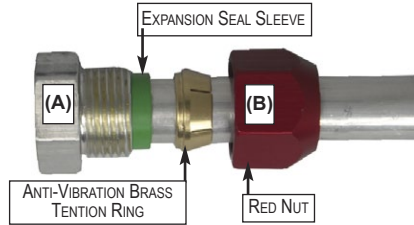

0157 - METRIC AIR CONDITIONING BLOCK OFF CAPS

76503

8mm (5/16")
 BLOCK OFF
 LINE SPLICE

2

77145B

14.5mm
 BLOCK OFF
 LINE SPLICE

HONDA ODYSSEY / PILOT

2

77510

10mm
 BLOCK OFF
 LINE SPLICE

1

77512

12mm
 BLOCK OFF
 LINE SPLICE

1

77516

16mm
 BLOCK OFF
 LINE SPLICE