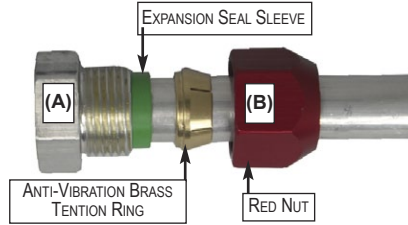

0157 - METRIC AIR CONDITIONING BLOCK OFF CAPS

76503

8mm (5/16")
 BLOCK OFF
 LINE SPLICE

2

77145B

14.5mm
 BLOCK OFF
 LINE SPLICE

HONDA ODYSSEY / PILOT

2

77510

10mm
 BLOCK OFF
 LINE SPLICE

1

77512

12mm
 BLOCK OFF
 LINE SPLICE

1

77516

16mm
 BLOCK OFF
 LINE SPLICE